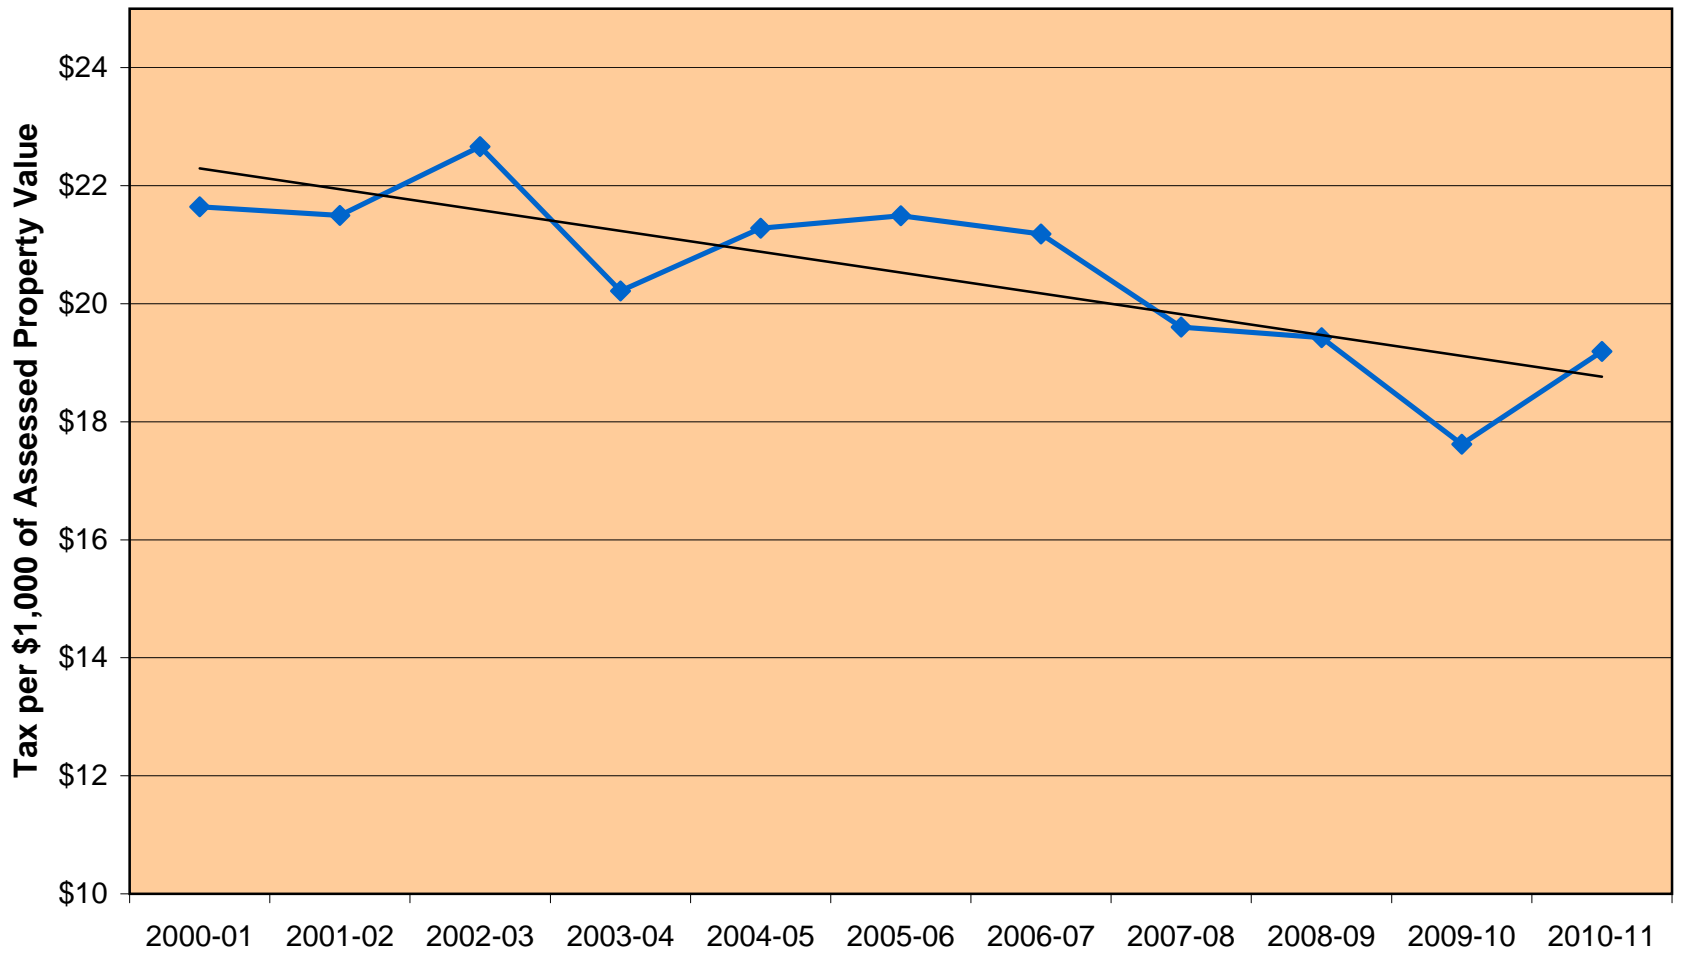

**True Tax Rate, Owego Apalachin School District
2000 - 2010**

—◆— Owego Apalachin True Tax Rate — Linear (Owego Apalachin True Tax Rate)