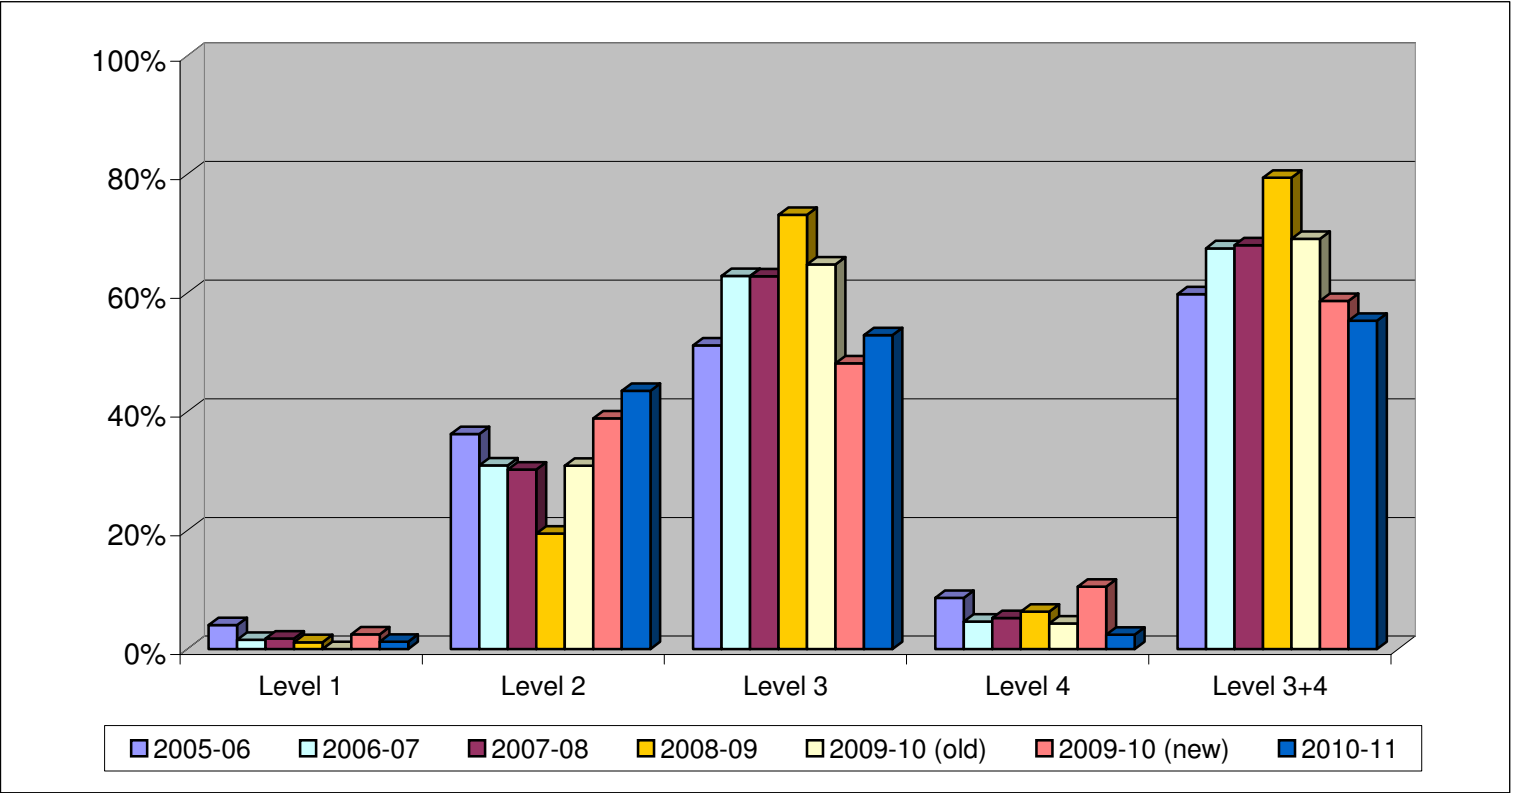

Owego Apalachin Middle School
Grade 8 ELA Assessments - 2005/06 - 2010/11

Owego Apalachin Middle School	Students	Level 1	Level 2	Level 3	Level 4	Mean	Level 1	Level 2	Level 3	Level 4	Level 3+4
2005-06	174	7	63	89	15	661	4%	36%	51%	9%	60%
2006-07	194	3	60	122	9	663	2%	31%	63%	5%	68%
2007-08	172	3	52	108	9	664	2%	30%	63%	5%	68%
2008-09	175	2	34	128	11	663	1%	19%	73%	6%	79%
2009-10 (old)	162	0	50	105	7	666	0%	31%	65%	4%	69%
2009-10 (new)	162	4	63	78	17	666	2%	39%	48%	10%	59%
2010-11	170	2	74	90	4	661	1%	44%	53%	2%	55%
2-Year Average	166	3	68	84	11	664	2%	41%	51%	6%	57%

Note: 2009-10 (old) shows performance measured against "cut scores" in place until 2010. 2009-10 (new) shows performance with new cut scores.